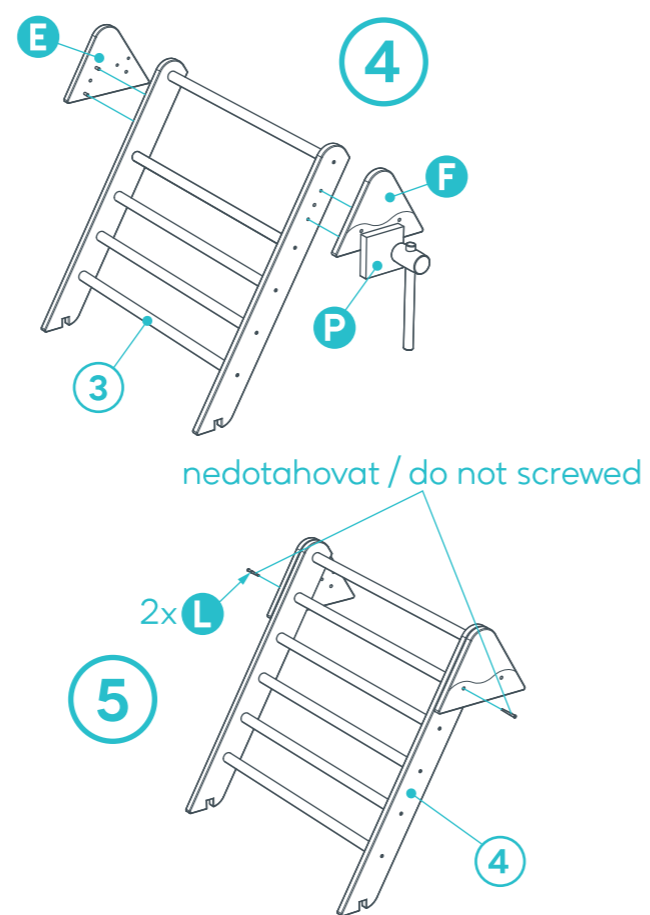

Climbou Triangle packaging contains:

You will need:

Maintenance:

Wipe with a damp cloth.
If regular maintenance is not performed, toy can become dangerous.
Check bolts regularly for tightness.
Check for sharp edges. If necessary, they must be replaced.
If necessary, replace damaged parts according to the manufacturer's instructions.
Any changes or modifications must be made according to the manufacturer's instructions.
Keep this manual for future reference.

utukutu
climbou

Climbou Triangle (žebřík)
skládání
folding and locking