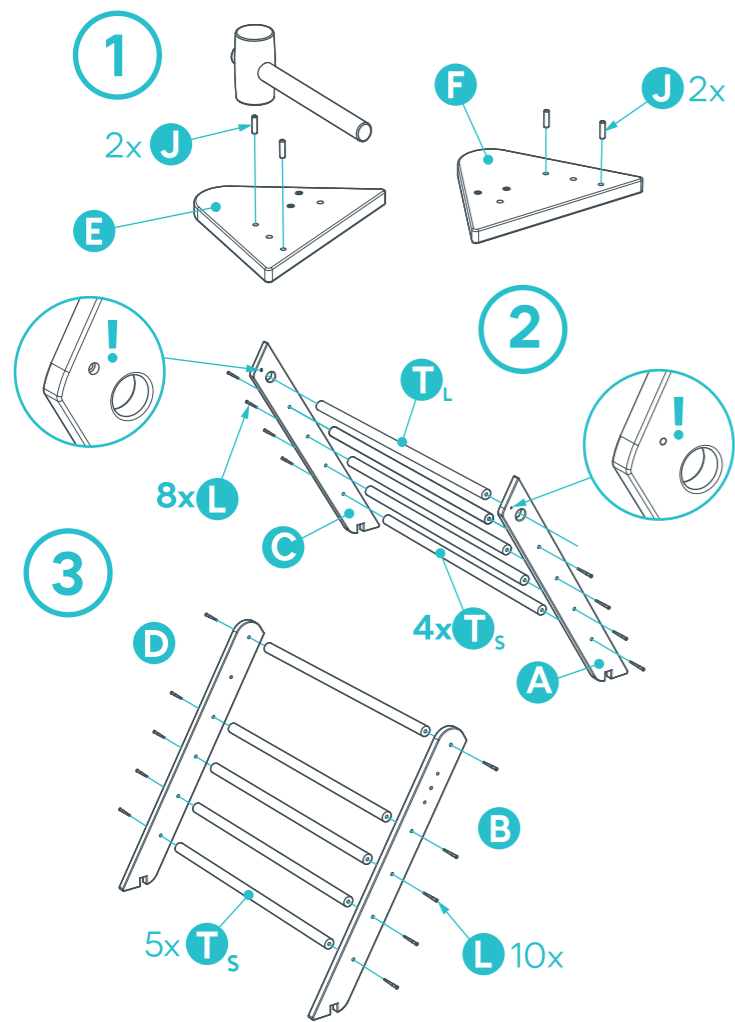

Climbou Triangle packaging contains:

You will need:

Maintenance:

Wipe with a damp cloth.
If regular maintenance is not performed, toy can become dangerous.
Check bolts regularly for tightness.
Check for sharp edges. If necessary, they must be replaced.
If necessary, replace damaged parts according to the manufacturer's instructions.
Any changes or modifications must be made according to the manufacturer's instructions.
Keep this manual for future reference.

utukutu
climbou

Climbou Triangle (žebřík)
skládání
folding and locking